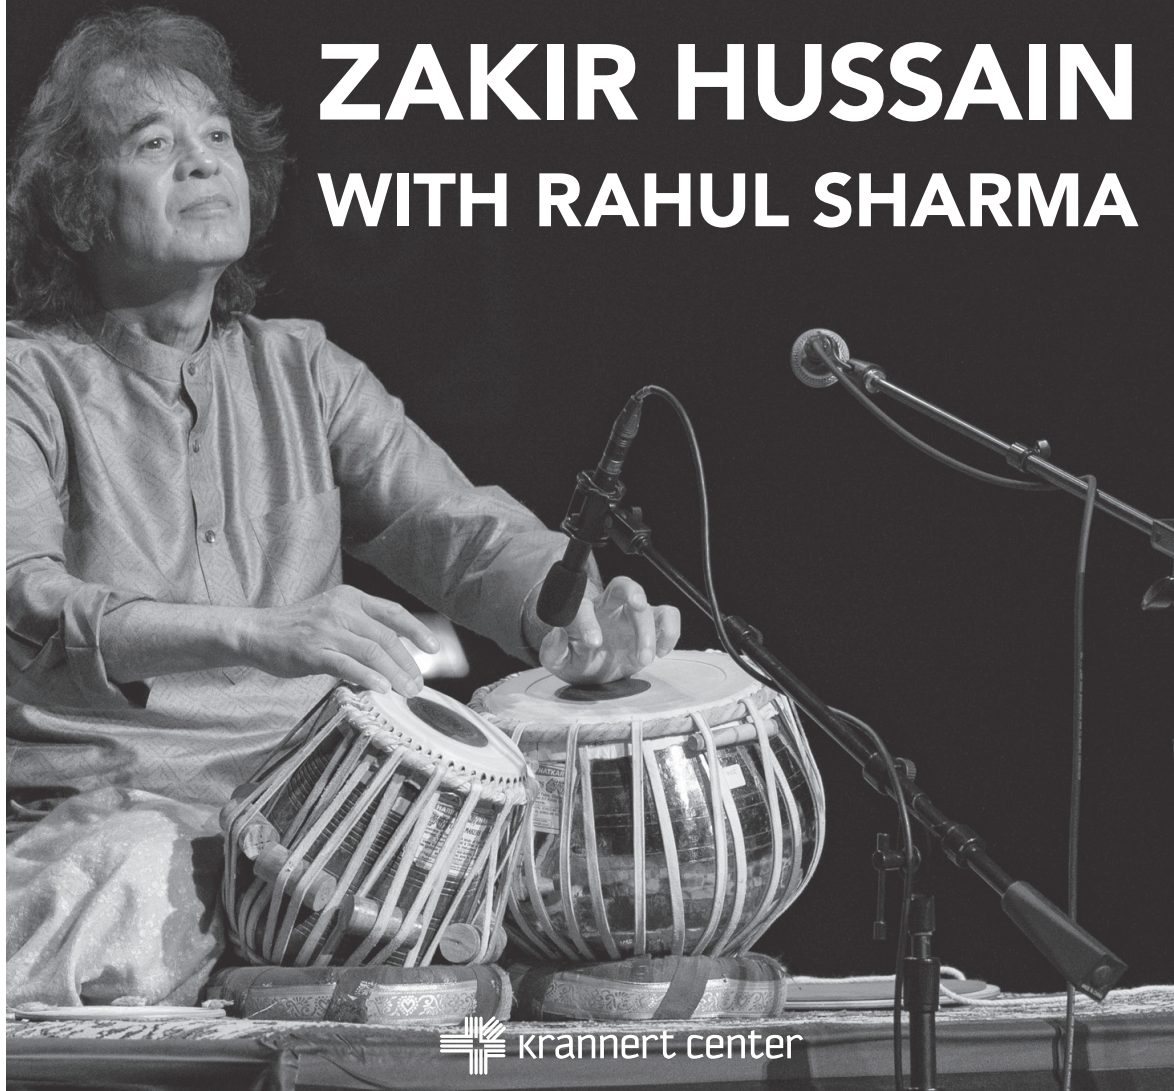

# ZAKIR HUSSAIN WITH RAHUL SHARMA

 krannert center