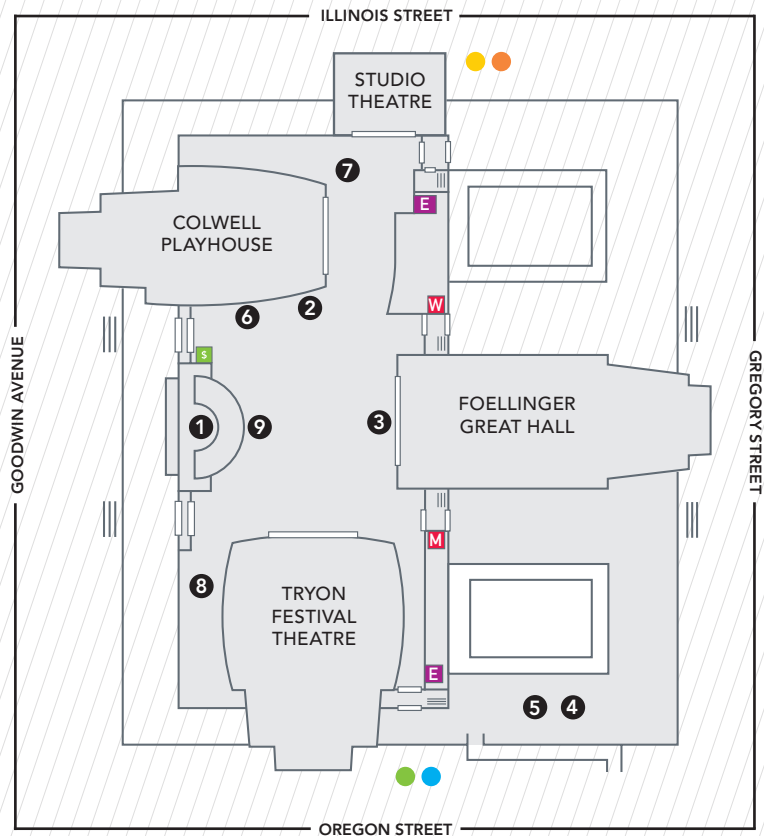

Krannert Center encompasses:

- five indoor stages, including Foellinger Great Hall—which boasts one of the world’s premier acoustic environments—Tryon Festival Theatre, Colwell Playhouse, Studio Theatre, and the Lobby’s Stage 5, and the outdoor Amphitheatre
- a world-renowned guest artist series featuring diverse genres and cultural legacies, newly discovered artists of promise to iconic masters, and points of origin from around the world
- deeply collaborative work with the College of Fine + Applied Arts academic units of Illinois Theatre; School of Music, including Lyric Theatre @ Illinois; and Dance at Illinois
- full production facilities including costume, prop, lighting, audio, and scenery shops; classrooms, rehearsal spaces, studios, and offices

[EllnoraGuitarFestival.com](https://www.ellnoraguitarfestival.com)

FESTIVAL MAP

- 1 AMPHITHEATRE
- 2 STAGE 5
- 3 STAGE 6 (Opening Night only)
- 4 ELLNORA TENT (Opening Night only)
- 5 FOOD VENDORS (Opening Night only)
- 6 STAGE 5 BAR
- 7 INTERMEZZO CAFE
- 8 ELLNORA STORE AT PROMENADE
- 9 TICKET OFFICE + PATRON SERVICES
-  ATM
-  RESTROOMS
-  ELEVATORS

Parking Garages:

-  ORANGE PARKING
-  YELLOW PARKING
-  BLUE PARKING
-  GREEN PARKING

SERVICES

Located in the southwest corner of the Lobby, the **ELLNORA STORE AT PROMENADE** features artist and festival merchandise, meet-and-greets with artists, grab-and-go snacks and drinks, and the Letritia Kandle Exhibit courtesy of the Sousa Archives and Center for American Music.