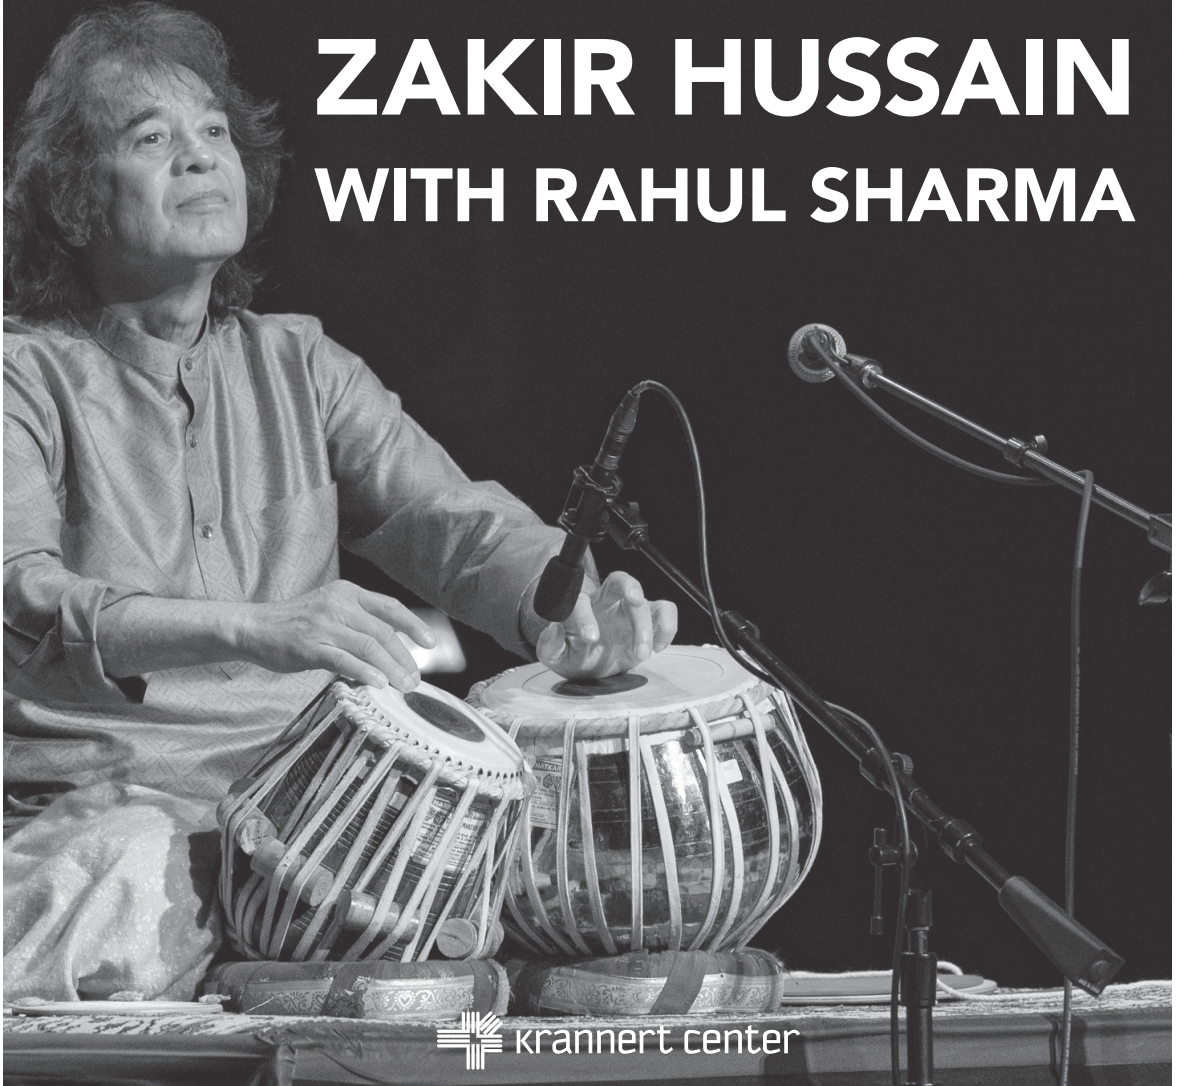

# ZAKIR HUSSAIN WITH RAHUL SHARMA

SU NOV 10 AT 3PM

*Krannert Center Sunday Salon Series*